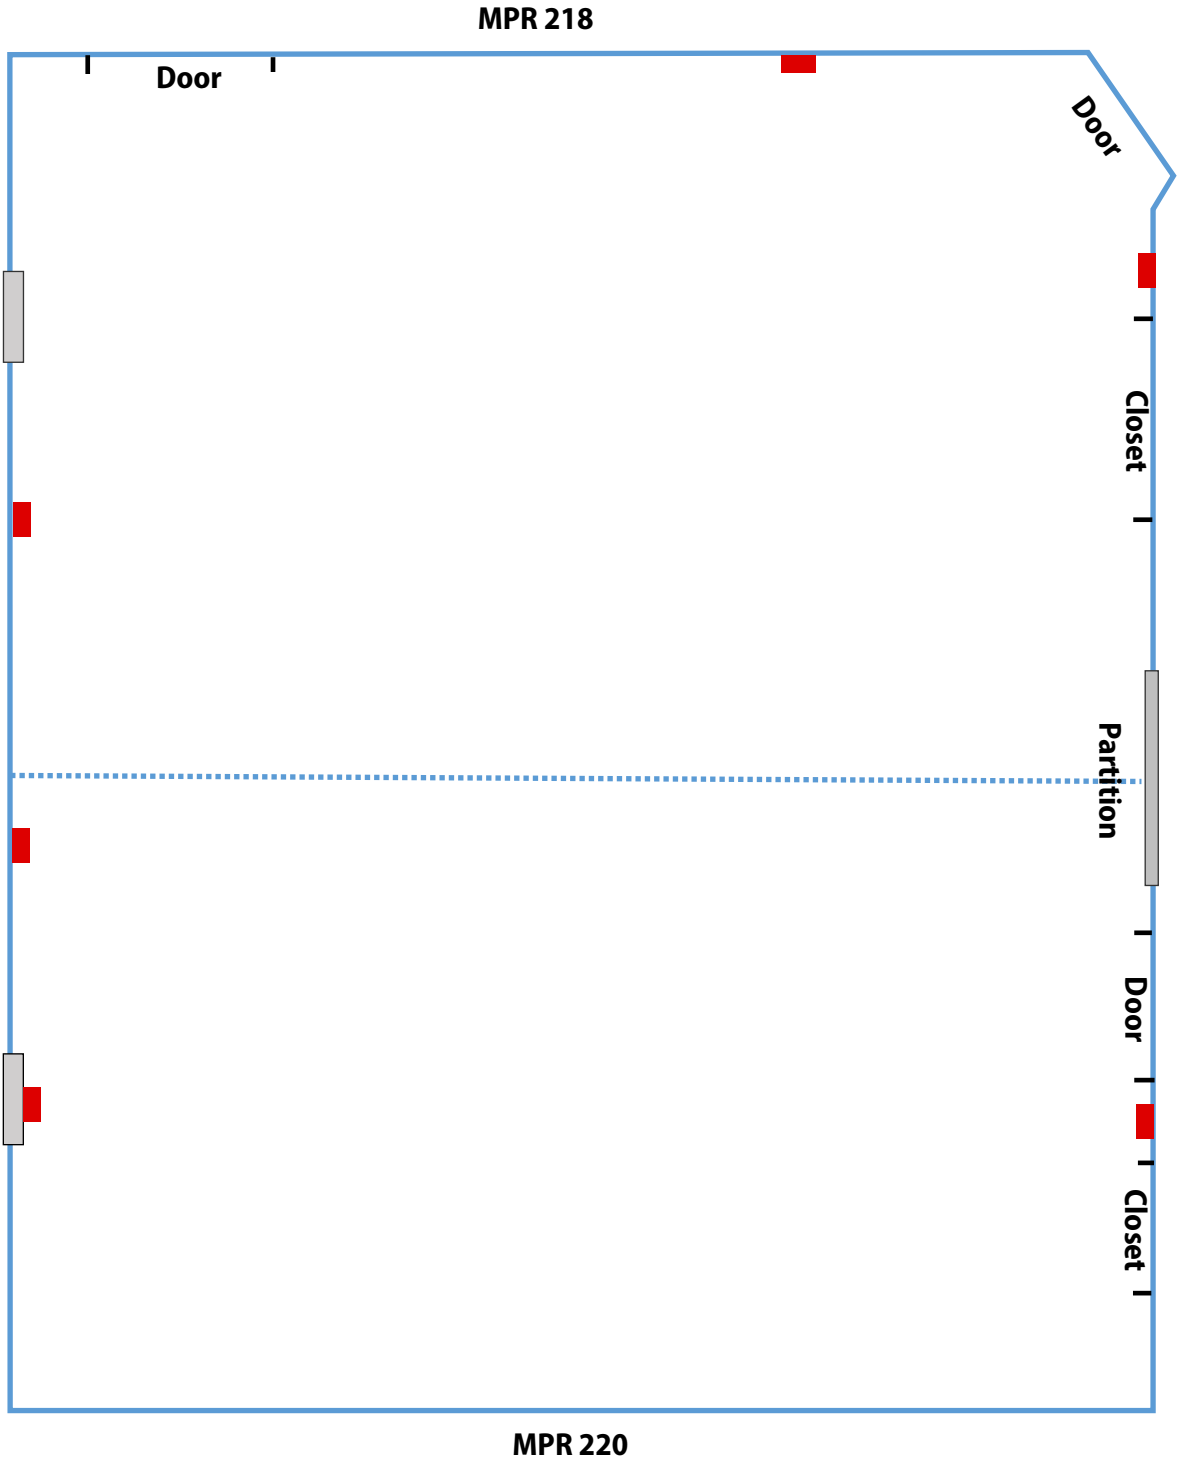

MPR 218-220

13.5 feet wide

= Table

= Seat

= Food Tables

= Electric Outlet